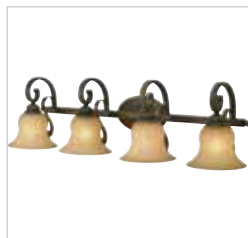

Also Available

7116-BA4 LC